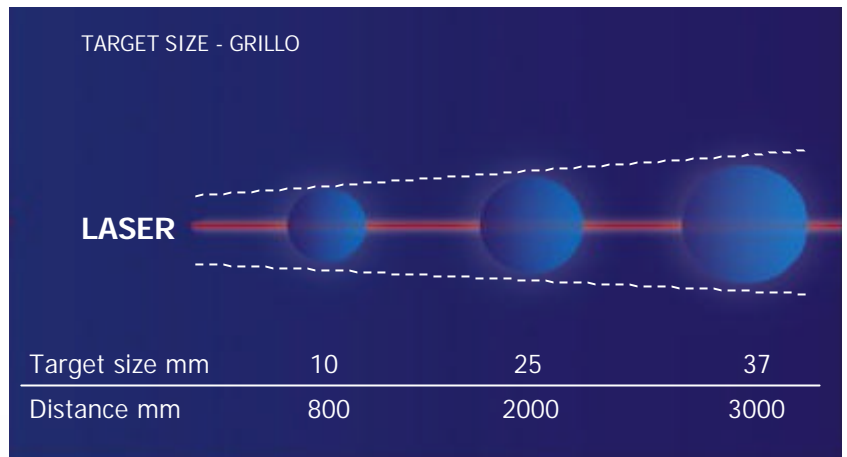

Grillo & Redpoint

Portable Infrared Thermometers - LOW COST -
Temperature Range -32° to 1800°C

GRILLO

REDPOINT

Dustproof portable infrared thermometer
built to be using in the most hostile
industrial environments.

Technical data

MODEL	REDPOINT 600	GRILLO M	GRILLO H
TEMPERATURE RANGE °C	- 32 + 600	400 - 1200	600 - 1600 / 1000 - 1800
DISPLAY	LCD 3.5 digit	LCD 3.5 digit	LCD 3.5 digit
WORKING WAVELENGTH	8 - 14 μm	1.6 μm	1 μm
FOCUSING DISTANCE	from 500 mm to 8	from 500 mm to 8	from 500 mm to 8
RESPONSE TIME	300 ms	5 ms	5 ms
EMISSIVITY RANGE	adjustable from 0.20 to 1.00	adjustable from 0.20 to 1.00	adjustable from 0.20 to 1.00
TARGET DIAMETER	33 mm to 1000 mm	10 mm to 500 mm	10 mm to 500 mm
ACCURACY	1% +/- 1°C	0.5% +/- 1°C	0.5% +/- 1°C
STABILITY	0.2°C/°C	0.2°C/°C	0.2°C/°C
REFERENCE TEMP	23°C	23°C	23°C
OPERATING TEMP	from 5 to 50°C	from 5 to 50°C	from 5 to 50°C
POWER SUPPLY	battery 9V	battery 9V	battery 9V
PROTECTION LEVEL	IP 65	IP 65	IP 65
WEIGHT	180 gr.	150 gr.	150 gr.