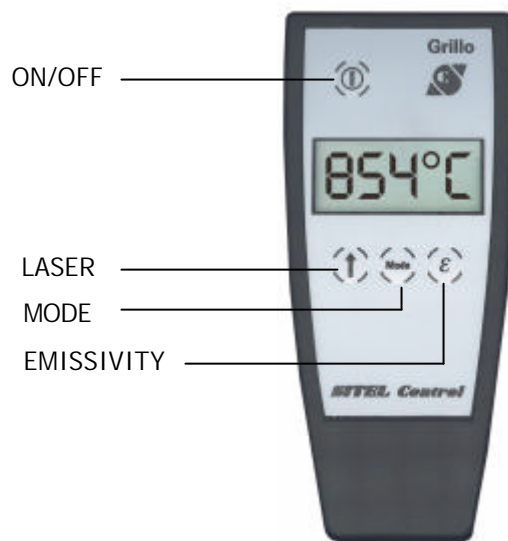

Grillo & Redpoint

Portable Infrared Thermometers - LOW COST -
Temperature Range -32° to 1800°C

GRILLO

REDPOINT

Dustproof portable infrared thermometer
built to be using in the most hostile
industrial environments.

Technical data

MODEL	REDPOINT 600	GRILLO M	GRILLO H
TEMPERATURE RANGE °C	- 32 + 600	400 - 1200	600 - 1600 / 1000 - 1800
DISPLAY	LCD 3.5 digit	LCD 3.5 digit	LCD 3.5 digit
WORKING WAVELENGTH	8 - 14 μm	1.6 μm	1 μm
FOCUSING DISTANCE	from 500 mm to 8	from 500 mm to 8	from 500 mm to 8
RESPONSE TIME	300 ms	5 ms	5 ms
EMISSIVITY RANGE	adjustable from 0.20 to 1.00	adjustable from 0.20 to 1.00	adjustable from 0.20 to 1.00
TARGET DIAMETER	33 mm to 1000 mm	10 mm to 500 mm	10 mm to 500 mm
ACCURACY	1% +/- 1°C	0.5% +/- 1°C	0.5% +/- 1°C
STABILITY	0.2°C/°C	0.2°C/°C	0.2°C/°C
REFERENCE TEMP	23°C	23°C	23°C
OPERATING TEMP	from 5 to 50°C	from 5 to 50°C	from 5 to 50°C
POWER SUPPLY	battery 9V	battery 9V	battery 9V
PROTECTION LEVEL	IP 65	IP 65	IP 65
WEIGHT	180 gr.	150 gr.	150 gr.